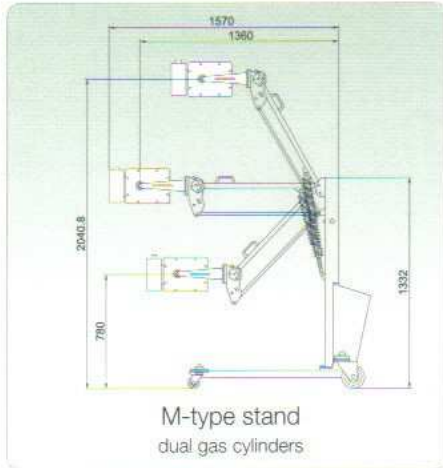

### Specification

Items	Models	AJEX 160H
Max. output		3.3kW
Input Line Voltage		220V~, 1 Phase, 50/60Hz
Rating		40~100kV 0.6~135mAs (max. 60mA)
Exposure time		0.02~3.0sec
Focal spot		2.0mm
Memory keys		27(9x3)
B.L.D		100W(50W option) Collimators with rotatable adapter Full field light beam type collimators with 30sec. timer
Size(WXDXH)		253 x 341 x 248(mm) Exclude hand grip
Weight		17.5kgs
Bucky interface kit(option)		