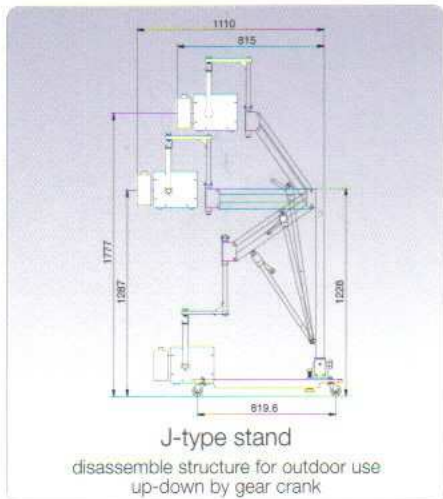

M-type stand
dual gas cylinders