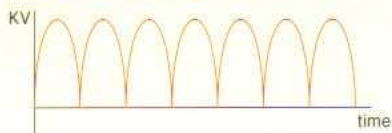

What's difference

Conventional X-ray generator