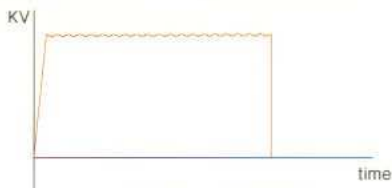

H F X-ray generator

Features

- Applying high frequency inverter type generator (60kHz)
- Digital displays of kV, mAs and time
- Overload protection for kV, mA, Time and Temp
- Self-managible APR function with memory keys
- Soft touch user panel
- Wide range input power acceptable with electronic voltage compensator

Advantages

- Powerful output covering most radiographic technique
- Superb quality images with fine focal spot X-ray tube
- Excellent reproducibility not affected by line voltage fluctuation
- Reduced the hazards of X-ray radiation
- Prolonged lifetime of X-ray tube
- Ordinary wall-outlet power use

Specification

Items	Models	AJEX 160H
Max. output		3.3kW
Input Line Voltage		220V~, 1 Phase, 50/60Hz
Rating		40~100kV 0.6~135mAs (max. 60mA)
Exposure time		0.02~3.0sec
Focal spot		2.0mm
Memory keys		27(9x3)
B.L.D		100W(50W option) Collimators with rotatable adapter Full field light beam type collimators with 30sec. timer
Size(WXDXH)		253 x 341 x 248(mm) Exclude hand grip
Weight		17.5kgs
Bucky interface kit(option)