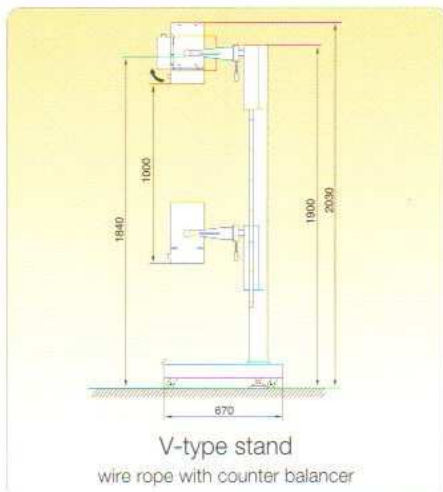

J-type stand
disassemble structure for outdoor use
up-down by gear crank

V-type stand
wire rope with counter balancer

Distributed by

Vega Group
Elektronik Tıbbi Cihazlar
www.vegagroup.com.tr

AJEX SERIES